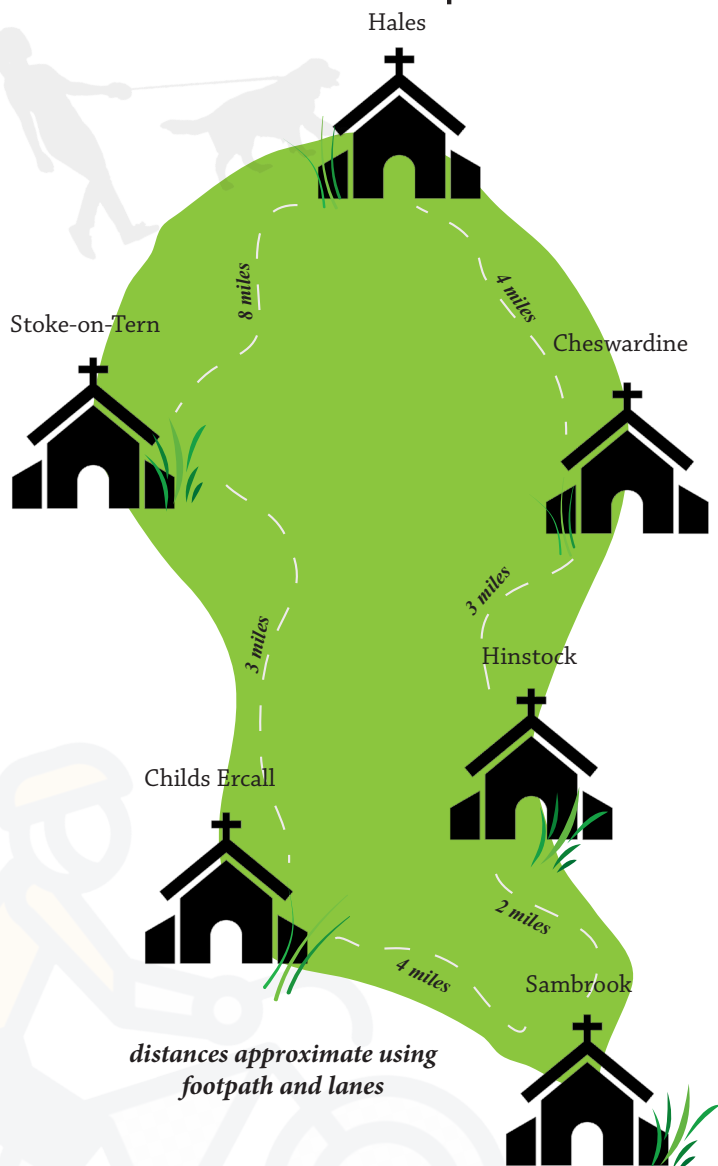

# RIDE + STRIDES for Churches

**YOUR Church needs YOUR help!**

Would you be willing to walk or cycle between some or all of our six rural churches and collect sponsorship for your local church?

The United Benefice  
**RIDE & STRIDE**  
**Saturday**

Cheswardine – Hinstock – Sambrook – Childs Ercall – Stoke on Tern – Hales