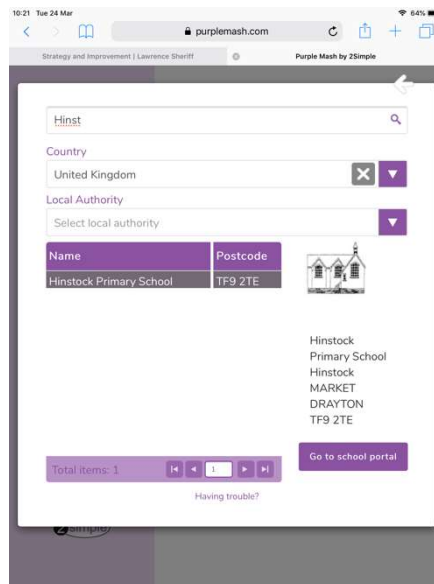

Purple Mash Guide

Step 1 Find the Purple Mash website and type in Hinstock Primary School.

Step 2 When you have found this use the Hinstock School Portal

Step 3 Log in with your details. Then check the alerts for any 2Dos you may have.