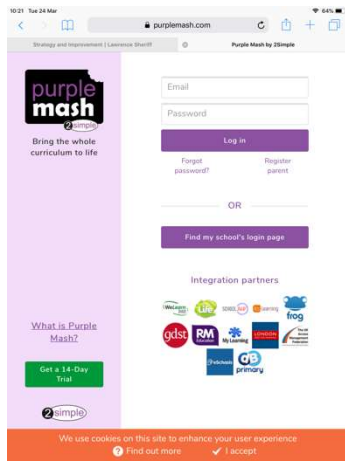

Purple Mash Guide

Step 1 Find the Purple Mash website and type in Hinstock Primary School.

Step 2 When you have found this use the Hinstock School Portal

Step 3 Log in with your details. Then check the alerts for any 2Dos you may have.