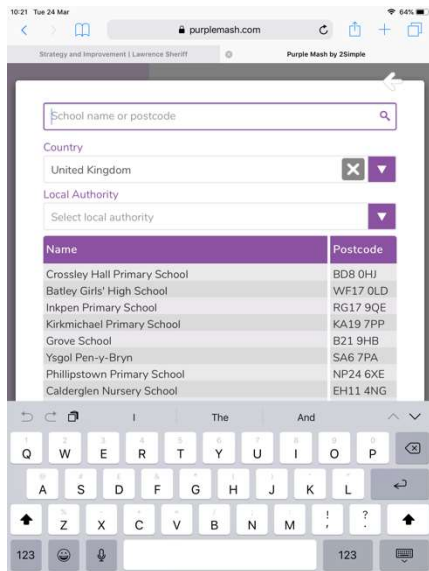

Purple Mash Guide

Step 1 Find the Purple Mash website and type in Hinstock Primary School.

Step 2 When you have found this use the Hinstock School Portal

Step 3 Log in with your details. Then check the alerts for any 2Dos you may have.