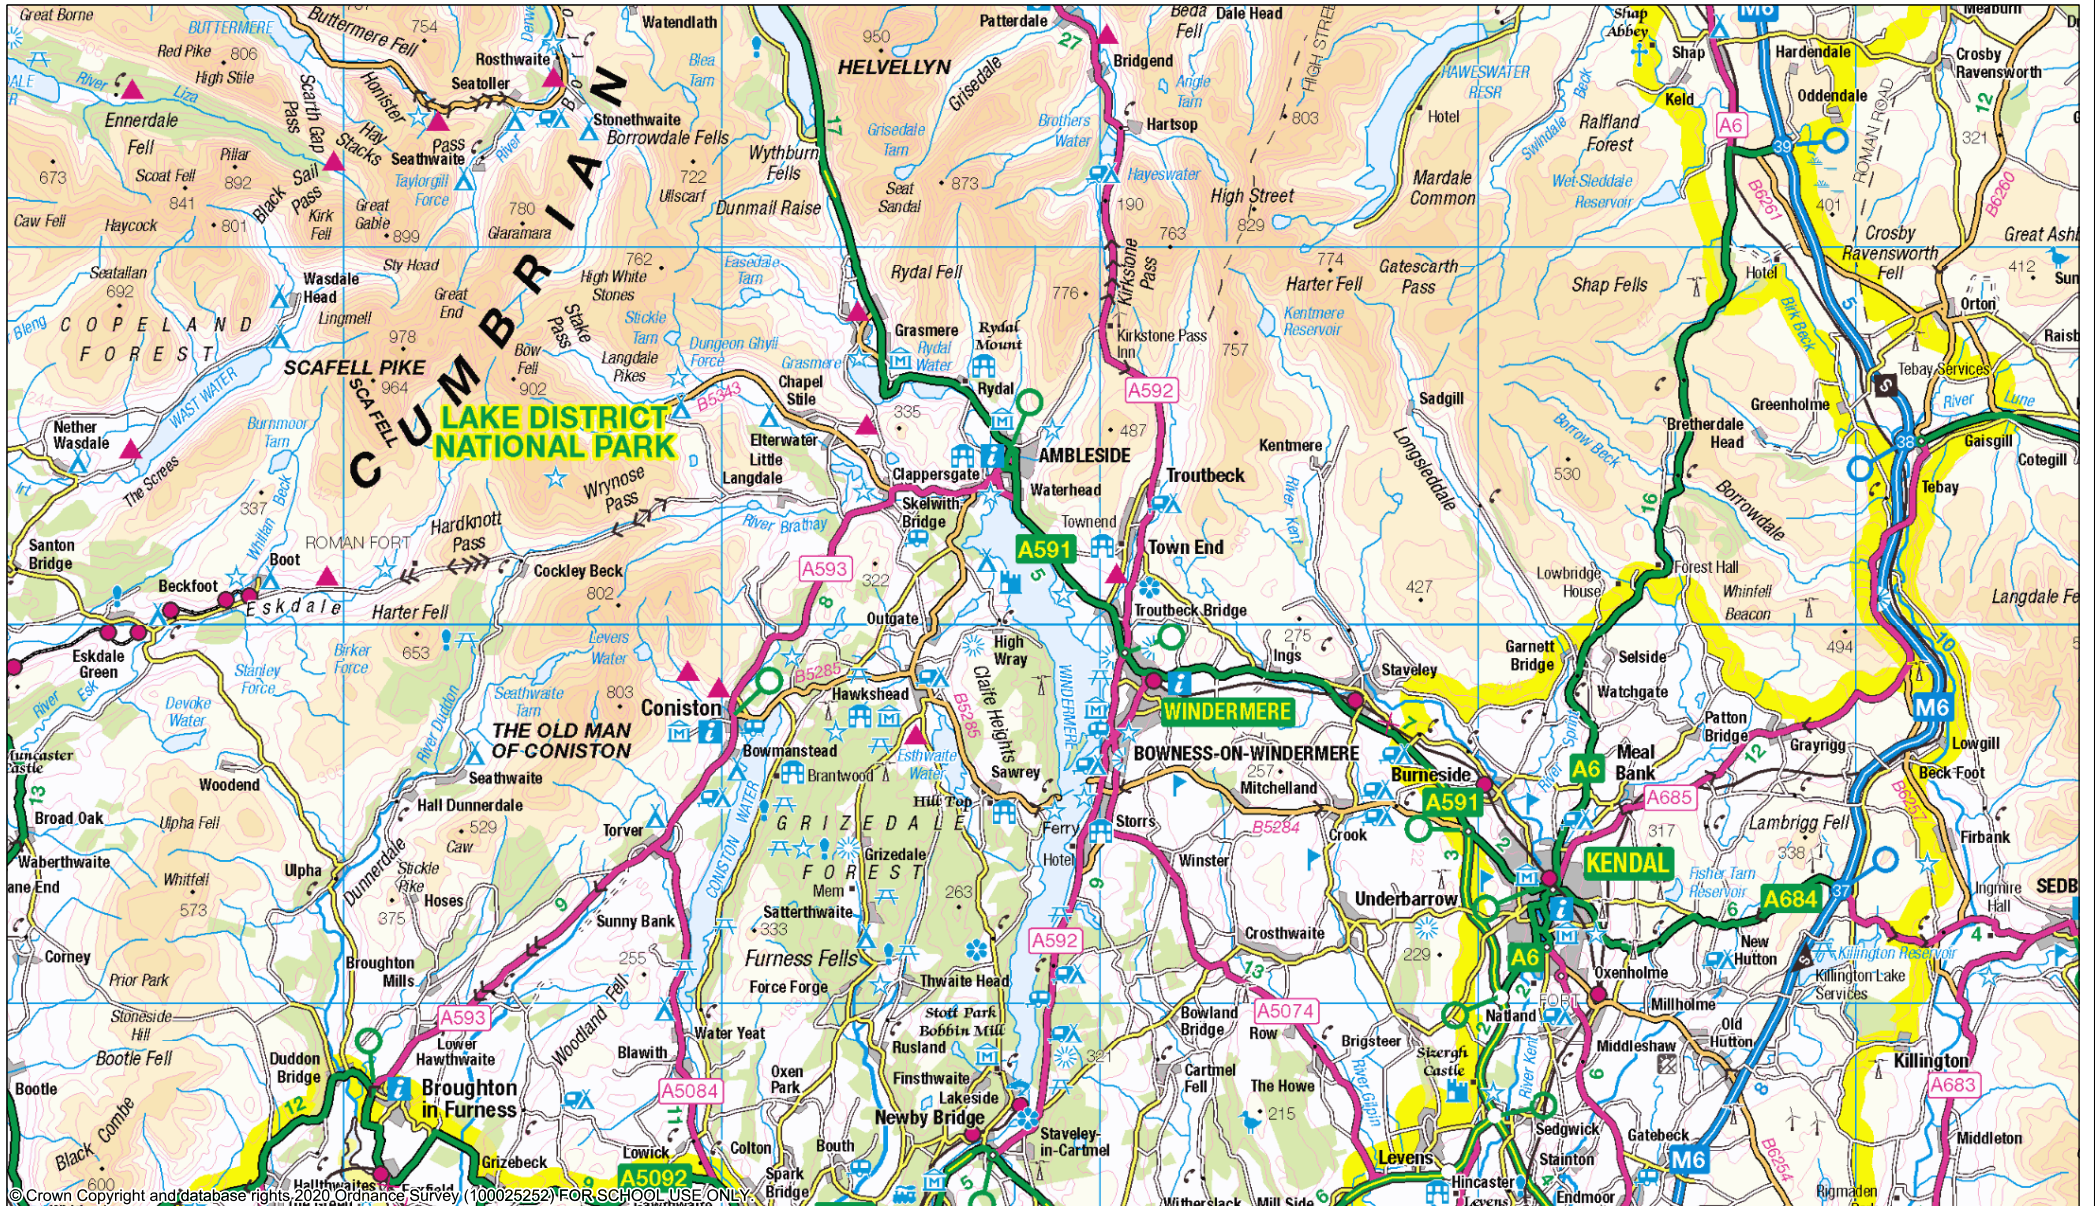

# Windemere

Digimap for Schools

Scale 1:200000

Apr 28, 2020 14:49  
Y3  
St Anne's Roman Catholic Primary School  
Blackburn  
Feilden Street