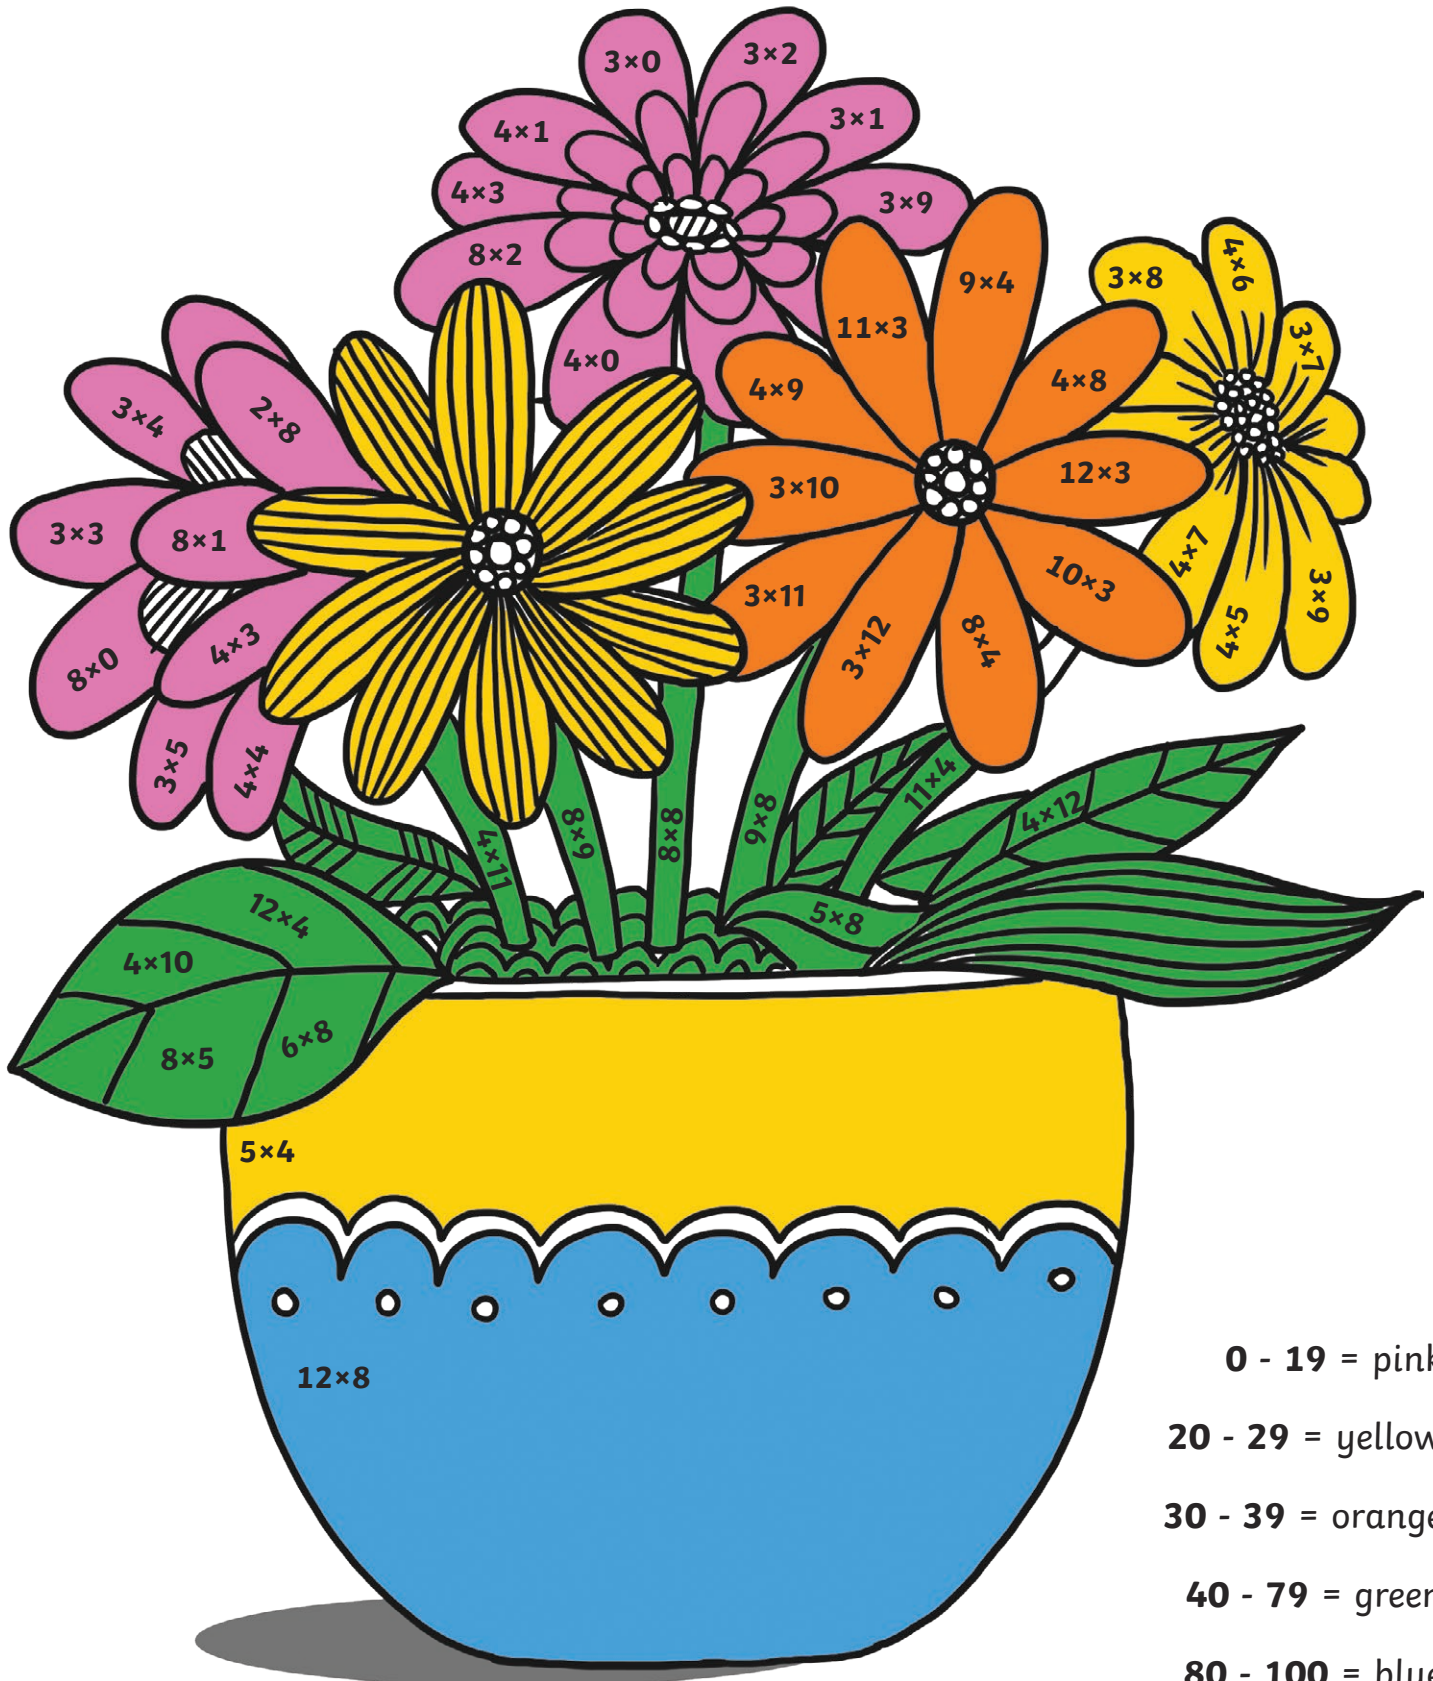

Plants and Growth Themed Mindfulness

3, 4 and 8 Times Tables Activity Sheet

Match the colours to the numbers.

0 - 19 = pink

20 - 29 = yellow

30 - 39 = orange

40 - 79 = green

80 - 100 = blue

Plants and Growth Themed Mindfulness 3, 4 and 8 Times Tables Activity Sheet **Answers**

Match the colours to the numbers.

0 - 19 = pink

20 - 29 = yellow

30 - 39 = orange

40 - 79 = green

80 - 100 = blue

Plants and Growth Themed Mindfulness 3, 4 and 8 Times Tables Activity Sheet

Match the colours to the numbers.

0 - 19 = pink

20 - 29 = yellow

30 - 39 = orange

40 - 79 = green

80 - 89 = purple

90 - 100 = blue

Plants and Growth Themed Mindfulness 3, 4 and 8 Times Tables Activity Sheet **Answers**

Match the colours to the numbers.

0 - 19 = pink

20 - 29 = yellow

30 - 39 = orange

40 - 79 = green

80 - 89 = purple

90 - 100 = blue

Plants and Growth Themed Mindfulness 3, 4 and 8 Times Tables Activity Sheet