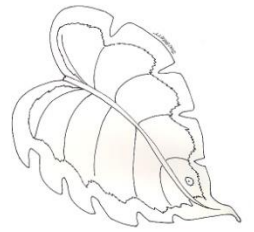

Understory