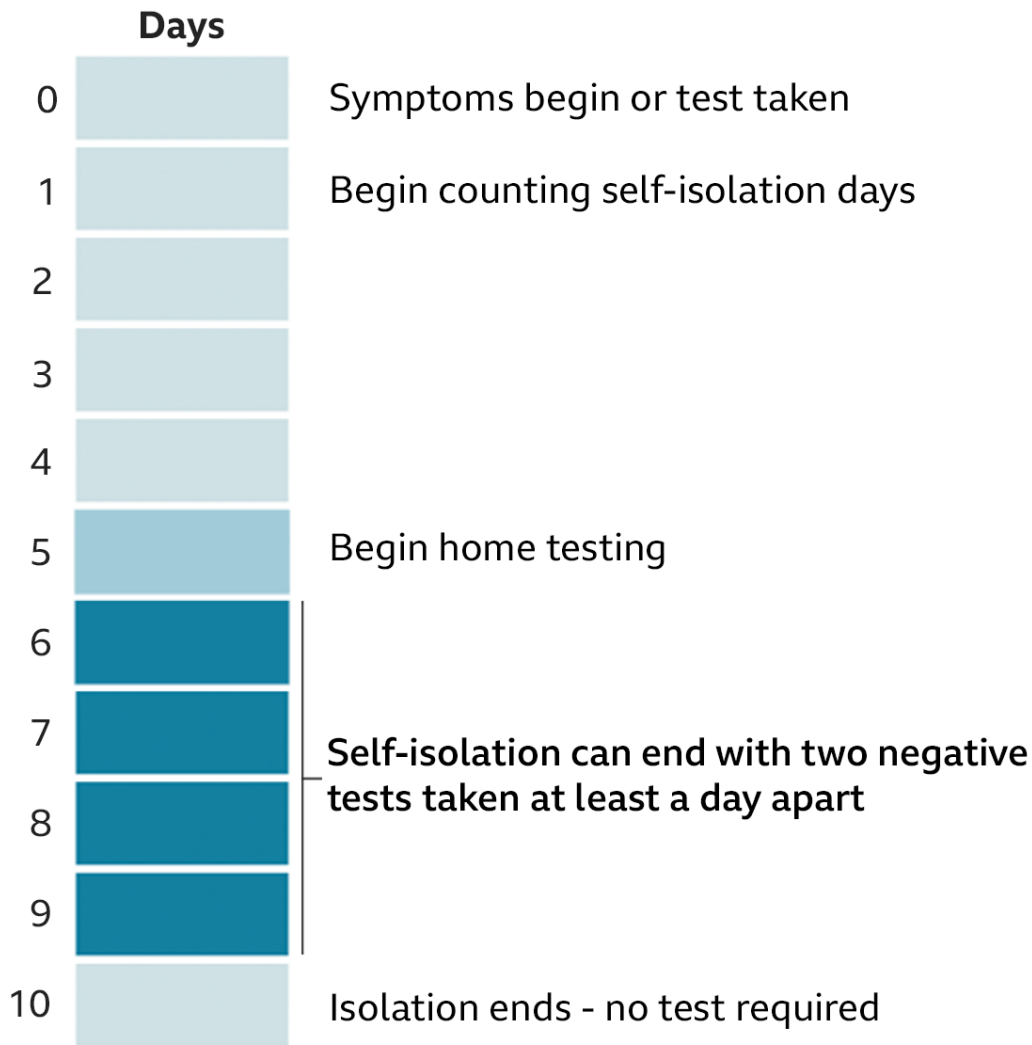

Current advice is:

If your child displays **symptoms you are advised to book a PCR test**. Only if a negative PCR result is obtained should the child come into school. If positive they should stay away from school but can return if they test negative with LFDs on days 5 and 6 and have no temperature. **If they test positive on a Lateral Flow device** they are also advised to stay off school for the same time period. **Please avoid sending your child in if poorly, whether they are symptomatic or not.**

Please see diagram below for advice on ending isolation.

Symptoms :

Anyone with the 3 main symptoms are recommended to get a PCR test and only return to school after a negative result. They should also consider contacting 111 for medical advice if required because these symptoms are not unique to COVID-19.

The 3 main symptoms of COVID-19 are:

A high temperature

A new, continuous cough

A loss or change to your sense of taste / smell

We will not return to earlier restrictions unless advised by Public Health Shropshire in the event of a COVID outbreak at our school. If this happens then the Contingency Plan will be put in place.

Yours sincerely,

RWilliams

Rachael Williams (Executive Headteacher)

Cheswardine Primary
and Nursery School

Goldstone Federation

Together we SHINE

Hinstock Primary School
and Hedgehogs Nursery

How five-day isolation rule works in England